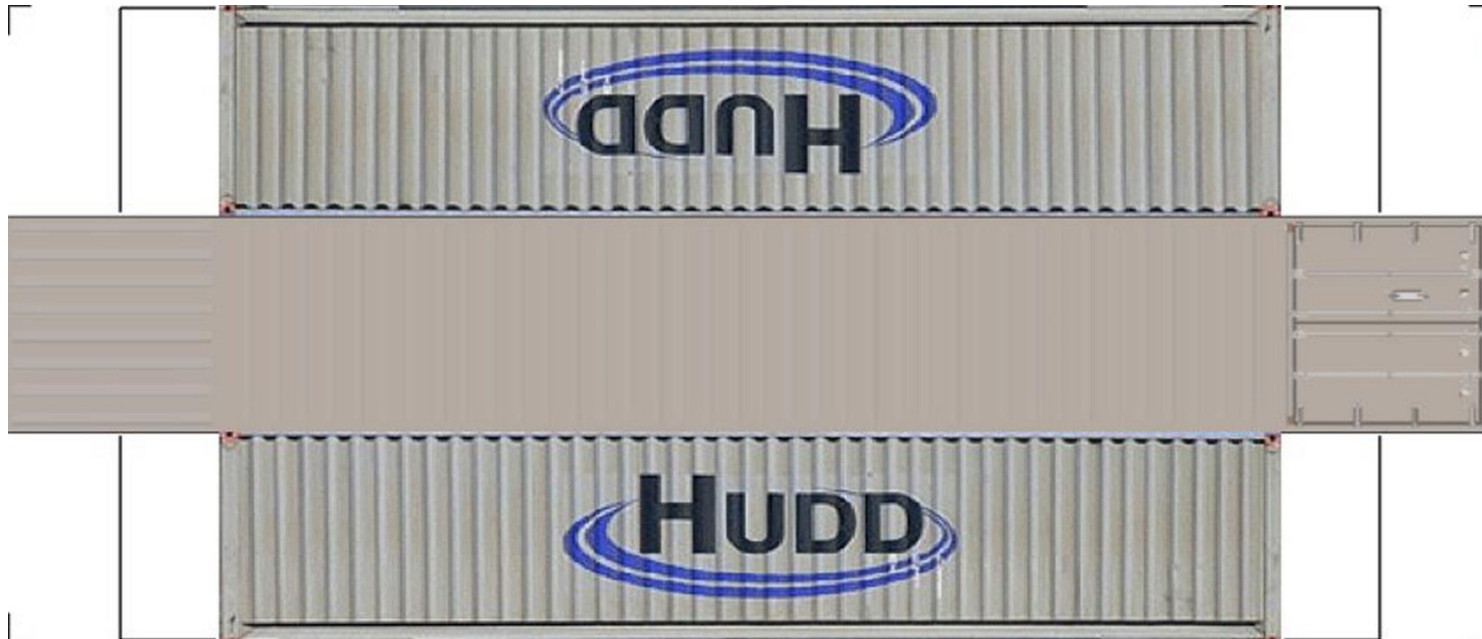

BUILD YOUR OWN

(HO SCALE) 40ft SHIPPING CONTAINERS

[View Instructional Video](#)

For the best results print on 110 lb printable card stock
and set your printer on high quality printing.

BUILD YOUR OWN (40ft SHIPPING CONTAINERS) HO SCALE

Drawn By
www.krafttrains.com