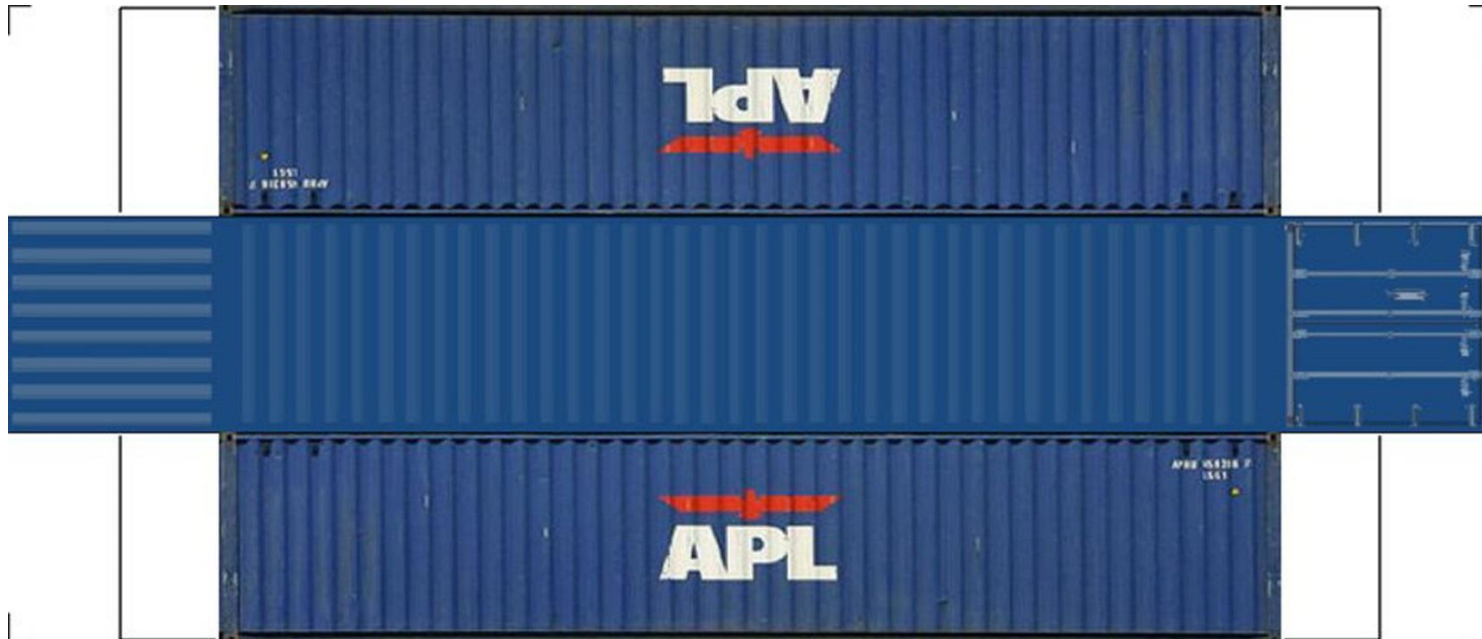

BUILD YOUR OWN

(HO SCALE) 40ft SHIPPING CONTAINERS

[View Instructional Video](#)

For the best results print on 110 lb printable card stock
and set your printer on high quality printing.

BUILD YOUR OWN (40ft SHIPPING CONTAINERS) HO SCALE