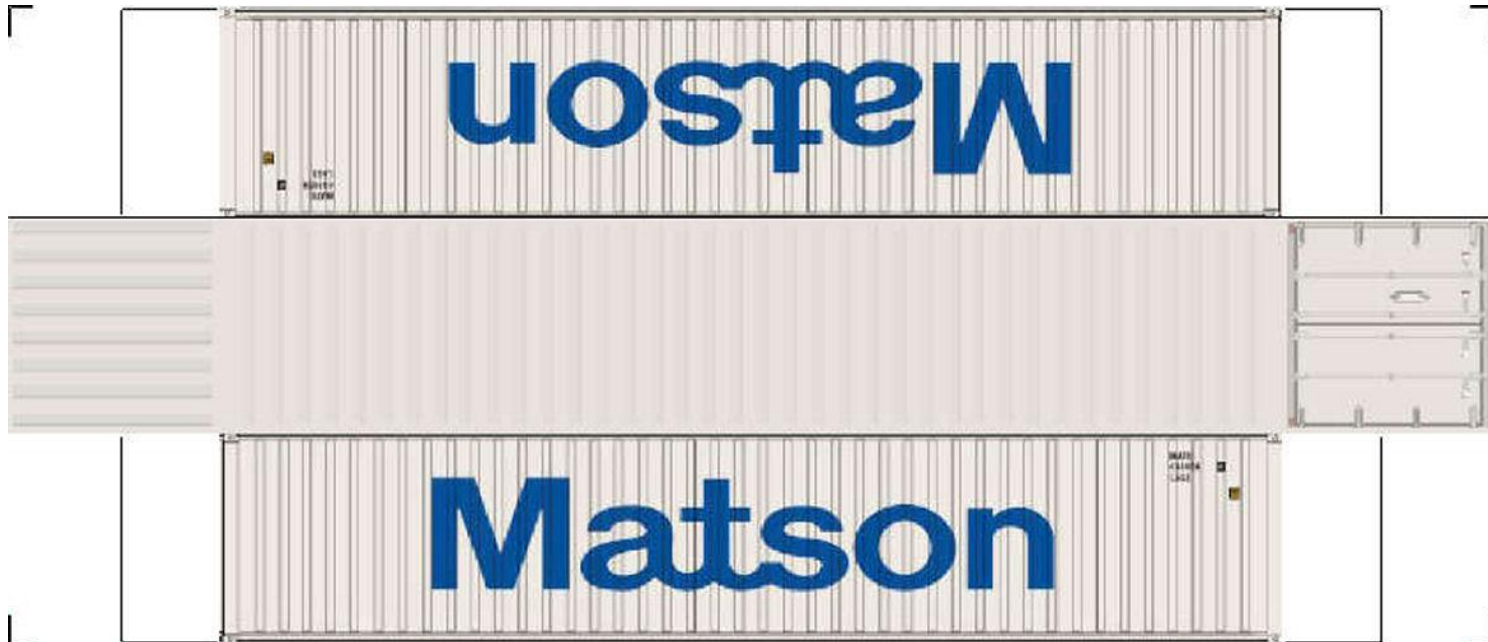

## (HO SCALE) 40ft SHIPPING CONTAINERS

[View Instructional Video](#)

For the best results print on 110 lb printable card stock  
and set your printer on high quality printing.

**BUILD YOUR OWN ( 40ft SHIPPING CONTAINERS ) HO SCALE**