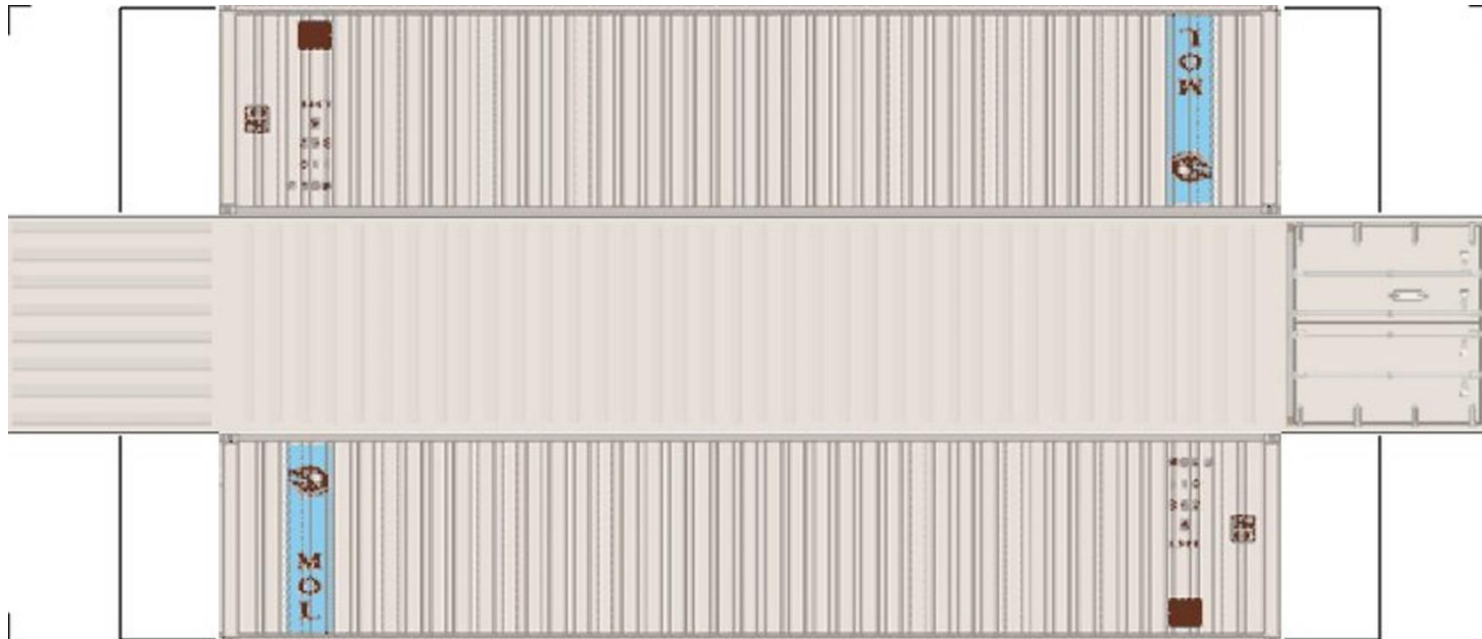

## (HO SCALE) 40ft SHIPPING CONTAINERS

[View Instructional Video](#)

For the best results print on 110 lb printable card stock  
and set your printer on high quality printing.

**BUILD YOUR OWN ( 40ft SHIPPING CONTAINERS ) HO SCALE**